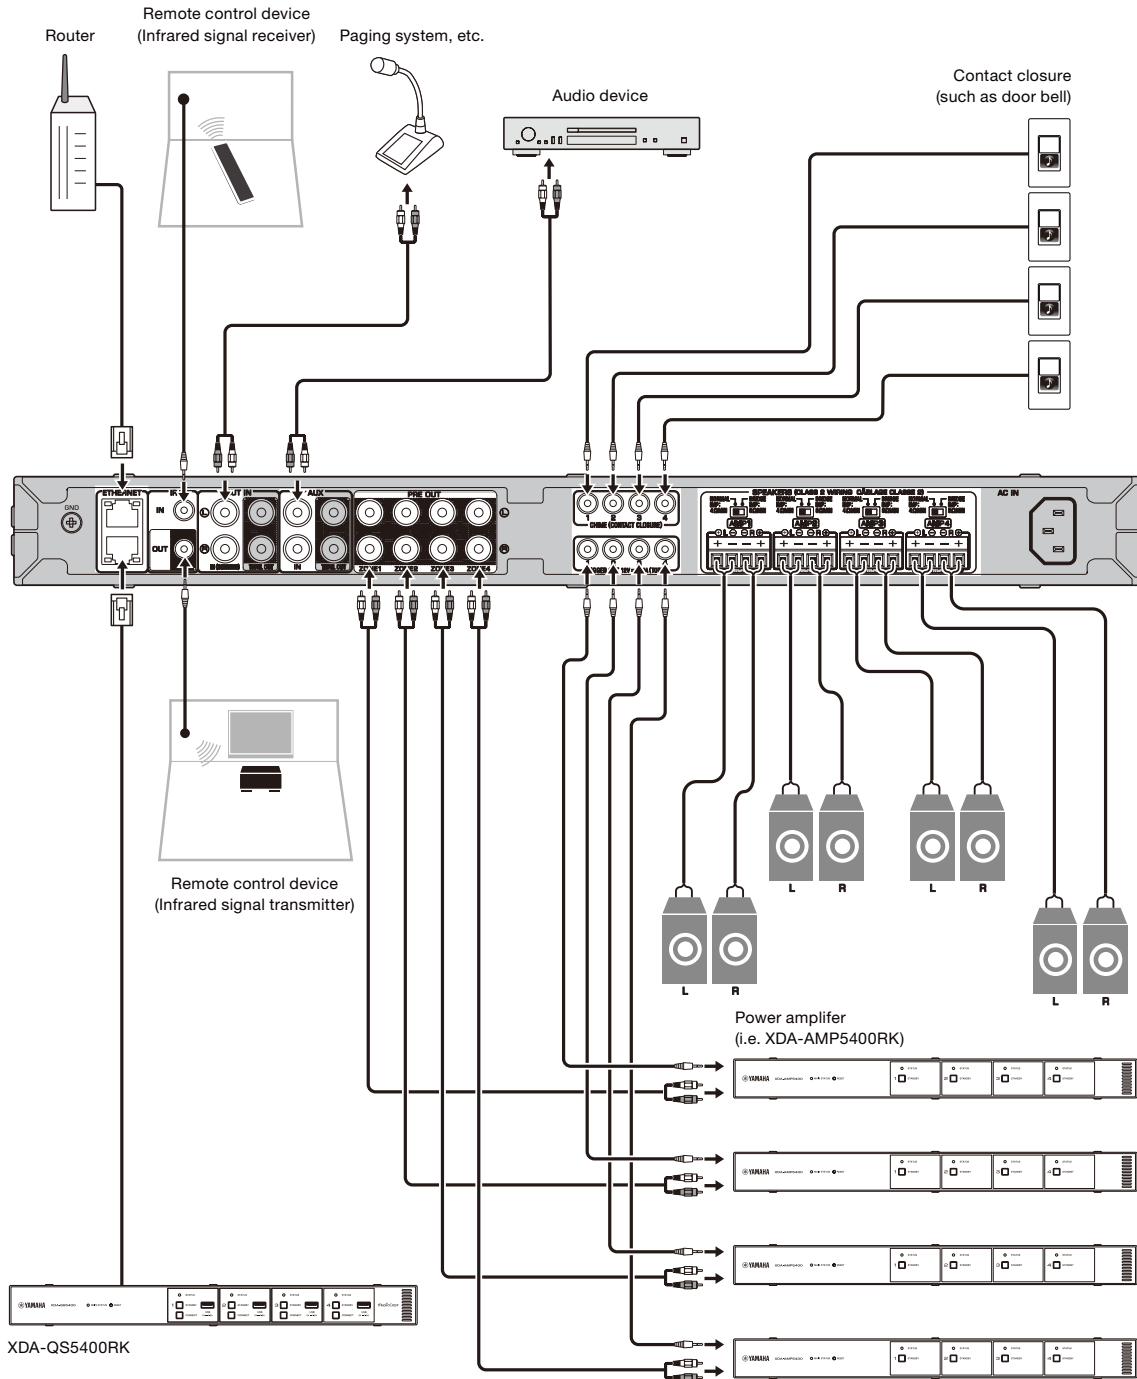

XDA-QS5400RK: System Configuration Example