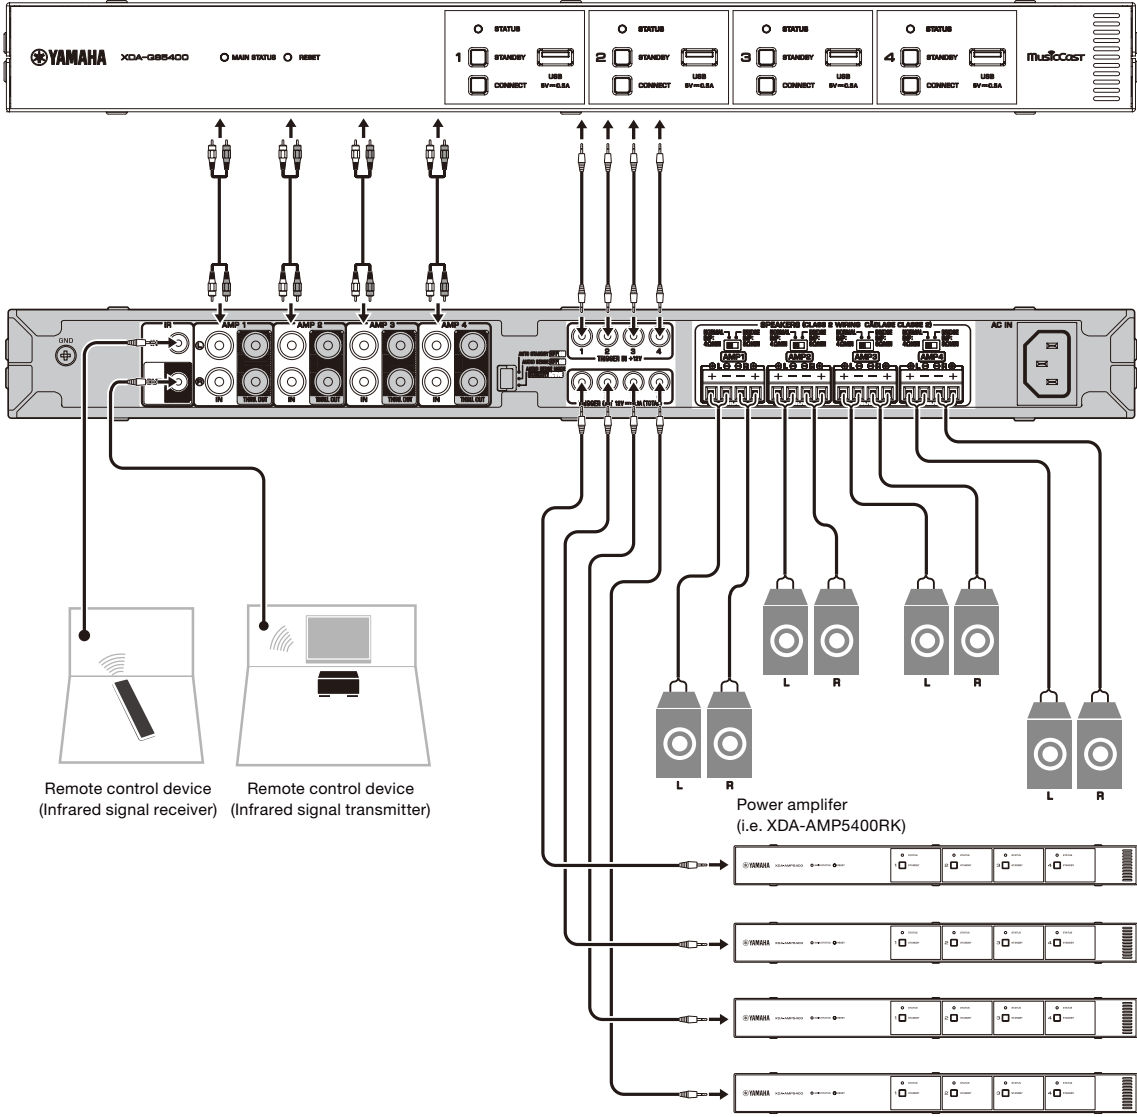

XDA-AMP5400RK: System Configuration Example

XDA-QS5400RK