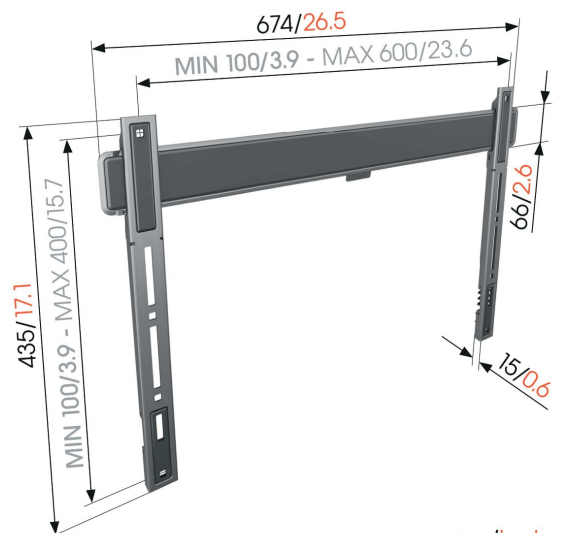

TVM 5605 Fixed TV Wall Mount

Key Benefits

- Our slimmest wall mount - Only 1,5 cm from the wall, ideal for large OLED/QLED TVs
- Created for the largest screens - Supports maximum weight of 100kg, safety tested
- Lock your TV with a single click - Easily secure or release your TV through Auto-ClickLoc™
- Keep your TV always level - Easy after-installation, vertical leveling
- Protective TV padding - Protect the rear of your TV with soft protective padding

Extremely flat TV wall mount for high-end TVs from 40 to 100 inches

This ultra-slim ELITE Fixed TV wall mount is specially designed to mount your large, premium TV as flat as possible on the wall. It is suitable for screens from 40 to 100 inches in size and weighing up to 100 kg, leaving only 1.5 cm between your TV and the wall. The ELITE Fixed TV wall mount cannot be turned or tilted, making this a dream wall mount for those who sit directly in front of the screen.

mm/inch
VESA mounting holes

TVM 5605 Fixed TV Wall Mount

Specifications

Article number (SKU)	5856050
Colour	Black
EAN single box	8712285347962
Product size	L
TÜV certified	Yes
Guarantee	15 years
Min. screen size (inch)	40
Max. screen size (inch)	100
Max. weight load (kg/Lbs)	100 / 220.46
Max. bolt size	M8
Max. height of interface (mm)	432
Max. width of interface (mm)	675
Cable management	Cable clip
Certifications	TÜV
Max. horizontal hole pattern (mm)	600
Max. vertical hole pattern (mm)	400
Min. distance to the wall (mm / inch)	15 / 0.59
Min. horizontal hole pattern (mm)	100
Min. vertical hole pattern (mm)	100
Spirit level included	Yes