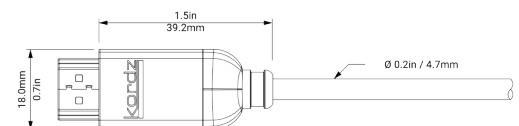

- Solid 1Kg grip, ensuring connectors stay in place for as long as required
- Compact 18mm wide ABS headshell for easy installation
- Reinforced internals for superior flexibility and pull strength during installation
- A lightweight and UL CMG fire-rated jacket for safety
- No external power dependencies, it works like a normal passive HDMI cable
- 18Gbps certification from DPL Labs
- High contrast detailed labelling with inventory management design
- Available in 10m, 15m, 20m

Technical Specifications	
HDMI Cable Certification	
DPL Labs Certified Data Rate	10.0-20.0m ACTIVE OPTICAL
Supported Data Rate	6.0Gbps, 17.82Gbps agg
HDMI Clock	≥ 6.0Gbps, 17.82Gbps agg (4K UHD)
Construction	
TMDS	340MHz
4C + HEAC Pairs	OM3 (50/125) optical fibre
Conductors	Tinned copper, 32-26AWG
Insulation	Foamed PE / HDPE
Overall Shielding	AL/Mylar
Cable Jacket Material	UL CMG fire-rated PVC composite materials
HDMI Connector Shell	Premium gauge folded steel, 1µ" 24K Gold-plated
HDMI Connector Pins	Solid OFC, 18µ" 24K Gold-plated
Active Optical Technology	Directional, In-shell Optical Light Engine
HDMI Backshells	ABS front shell with PVC injection moulded boot and strain relief
Mechanical	
Cable Diameter	4.70mm 0.19in Ø
Mounting Depth	62.0mm 2.5in
Cable Bend Radius	20.0mm 0.78in
Connector Retention Force	10N (1kg / 2.2lbs) +10/-5%

Part No:	Length	Inner Ctn Qty	Master Ctn Qty
K26216-1000-CH	10.0m 32'9"	15	90
K26216-1500-CH	15m 49'2"	12	72
K26216-2000-CH	20m 65'6"	10	60

Kordz products are sold with a limited warranty as outlined at: www.kordz.com ©2021 Kordz International. All rights reserved. Kordz Connectivity. Assured & Kordz range logos are trademarks or registered trademarks of Kordz International in Hong Kong and in other countries. All other trademarks are the property of their respective owners.