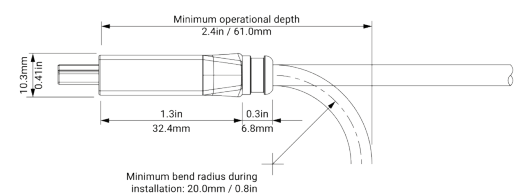

- Solid 1Kg grip, ensuring connectors stay in place for as long as required
- Compact 18mm wide ABS headshell for easy installation
- Reinforced internals for superior flexibility and pull strength during installation
- A lightweight and UL CMG fire-rated jacket for safety
- No external power dependencies, it works like a normal passive HDMI cable
- 18Gbps certification from DPL Labs
- High contrast detailed labelling with inventory management design
- Available in 10m, 15m, 20m

Technical Specifications	
HDMI Cable Certification	
DPL Labs Certified Data Rate	10.0-20.0m ACTIVE OPTICAL
Supported Data Rate	6.0Gbps, 17.82Gbps agg
HDMI Clock	≥ 6.0Gbps, 17.82Gbps agg (4K UHD)
Construction	
TMDS	340MHz
4C + HEAC Pairs	OM3 (50/125) optical fibre
Conductors	Tinned copper, 32-26AWG
Insulation	Foamed PE / HDPE
Overall Shielding	AL/Mylar
Cable Jacket Material	UL CMG fire-rated PVC composite materials
HDMI Connector Shell	Premium gauge folded steel, 1µ" 24K Gold-plated
HDMI Connector Pins	Solid OFC, 18µ" 24K Gold-plated
Active Optical Technology	Directional, In-shell Optical Light Engine
HDMI Backshells	ABS front shell with PVC injection moulded boot and strain relief
Mechanical	
Cable Diameter	4.70mm 0.19in Ø
Mounting Depth	62.0mm 2.5in
Cable Bend Radius	20.0mm 0.78in
Connector Retention Force	10N (1kg / 2.2lbs) +10/-5%

Part No:	Length	Inner Ctn Qty	Master Ctn Qty
K26216-1000-CH	10.0m 32'9"	15	90
K26216-1500-CH	15m 49'2"	12	72
K26216-2000-CH	20m 65'6"	10	60

Kordz products are sold with a limited warranty as outlined at: www.kordz.com ©2021 Kordz International. All rights reserved. Kordz Connectivity. Assured & Kordz range logos are trademarks or registered trademarks of Kordz International in Hong Kong and in other countries. All other trademarks are the property of their respective owners.