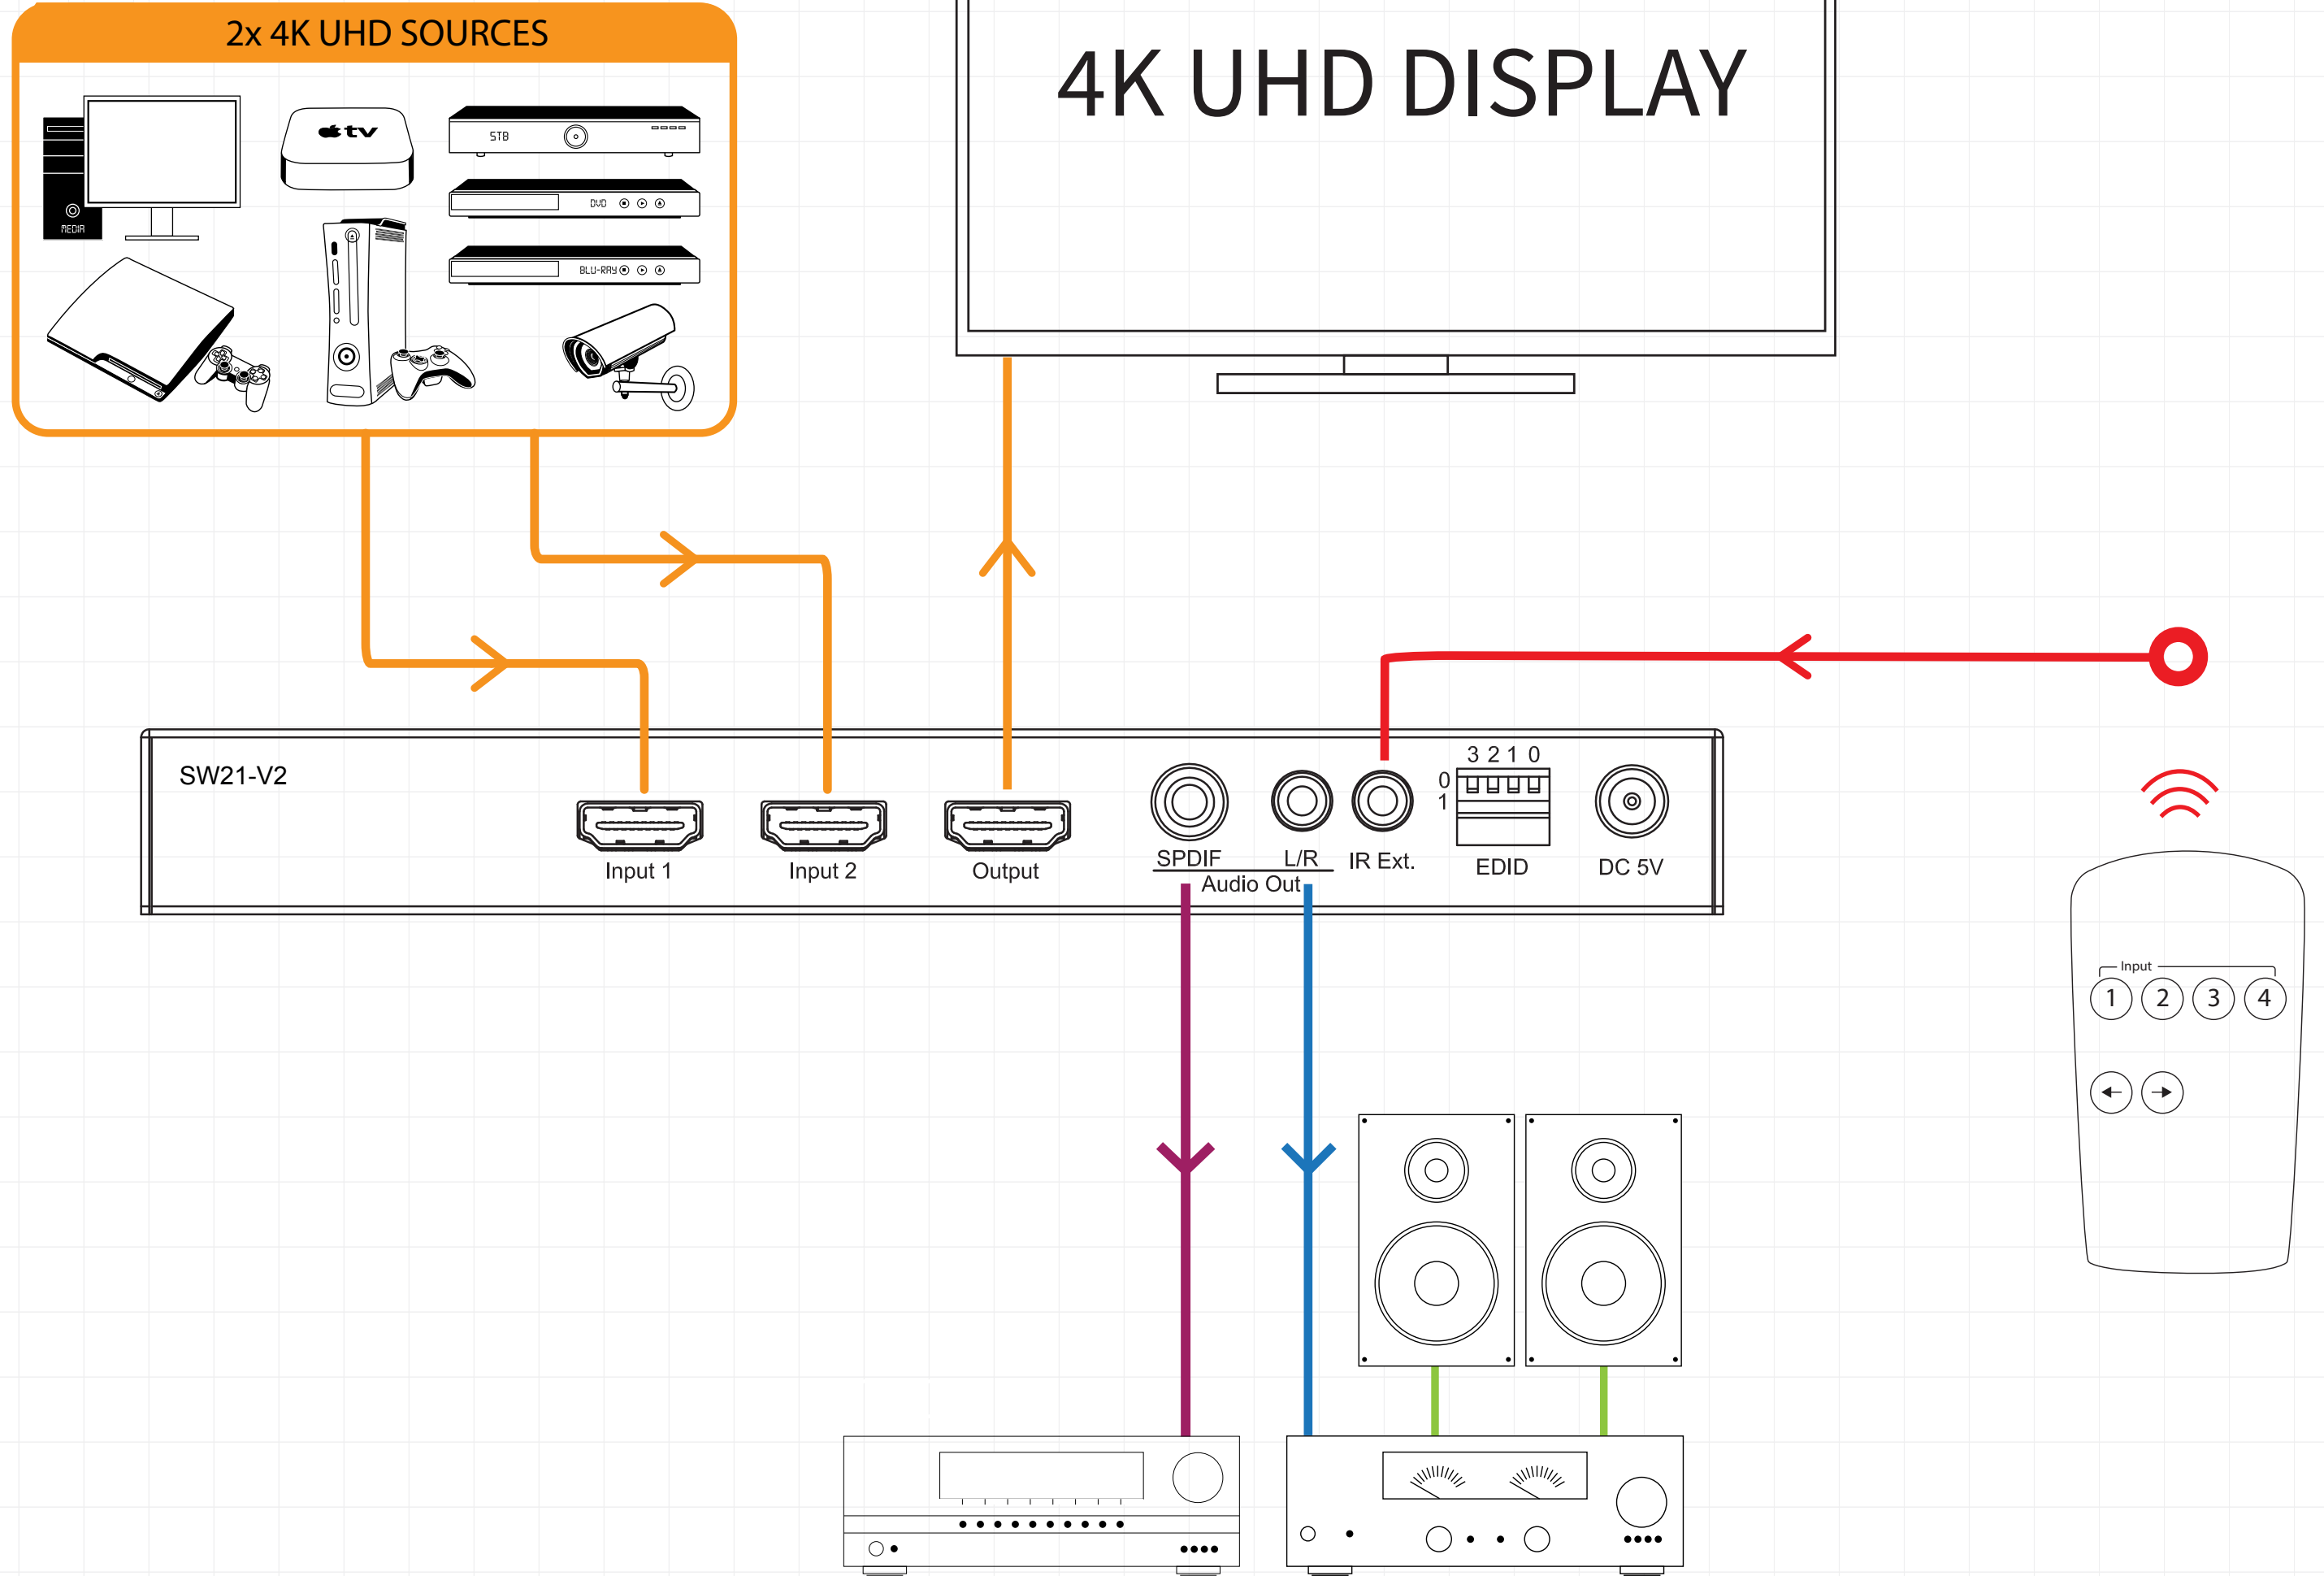

Example Schematic
SW21AB-V2

Analogue Audio
Digital Audio
HDMI
Speaker Cable
IR Receiver Cable