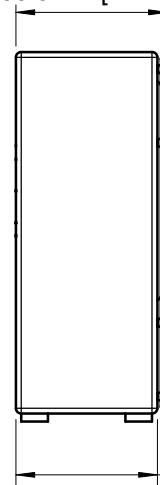

283.5mm [11.16in]

**THE 18 SUB**  
**PRO-PASSIVE**  
SEALED SHALLOW